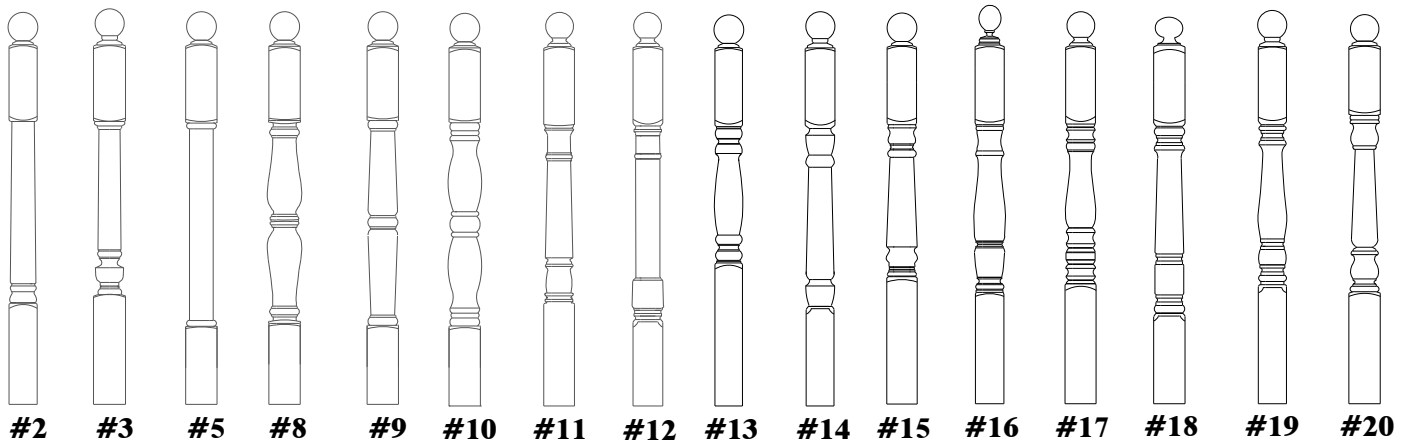

2777 Hopewell Place N.E.
 Calgary, AB T1Y 7J7
 Ph: 403.250.1020
 Fax: 403.291.5197
 Toll Free: 1.800.382.8502

Standard Posts

All 3½" Standard - Upgraded Post Sizing Available Upon Request

Heights: 48" / 52" / 60" / 72"

Round Over Top Post Cap (See Post Caps for Options)

Post Selection: _____

Wood Spec: Maple / Oak / Paint Grade/ Other: _____

Upgrade Size : Yes / No Size: _____