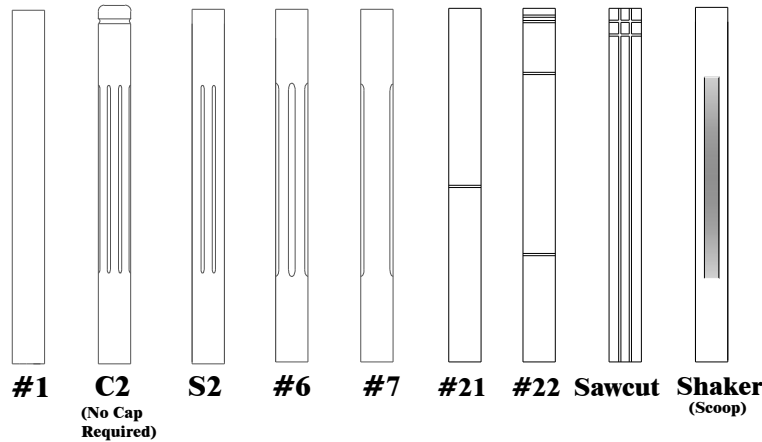

2777 Hopewell Place N.E.
 Calgary, AB T1Y 7J7
 Ph: 403.250.1020
 Fax: 403.291.5197
 Toll Free: 1.800.382.8502

Standard Posts

All 3½" Standard - Upgraded Post Sizing Available Upon Request

Heights: 48" / 52" / 60" / 72"

Round Over Top Post Cap (See Post Caps for Options)

Post Selection: _____

Wood Spec: Maple / Oak / Paint Grade/ Other: _____

Upgrade Size : Yes / No Size: _____