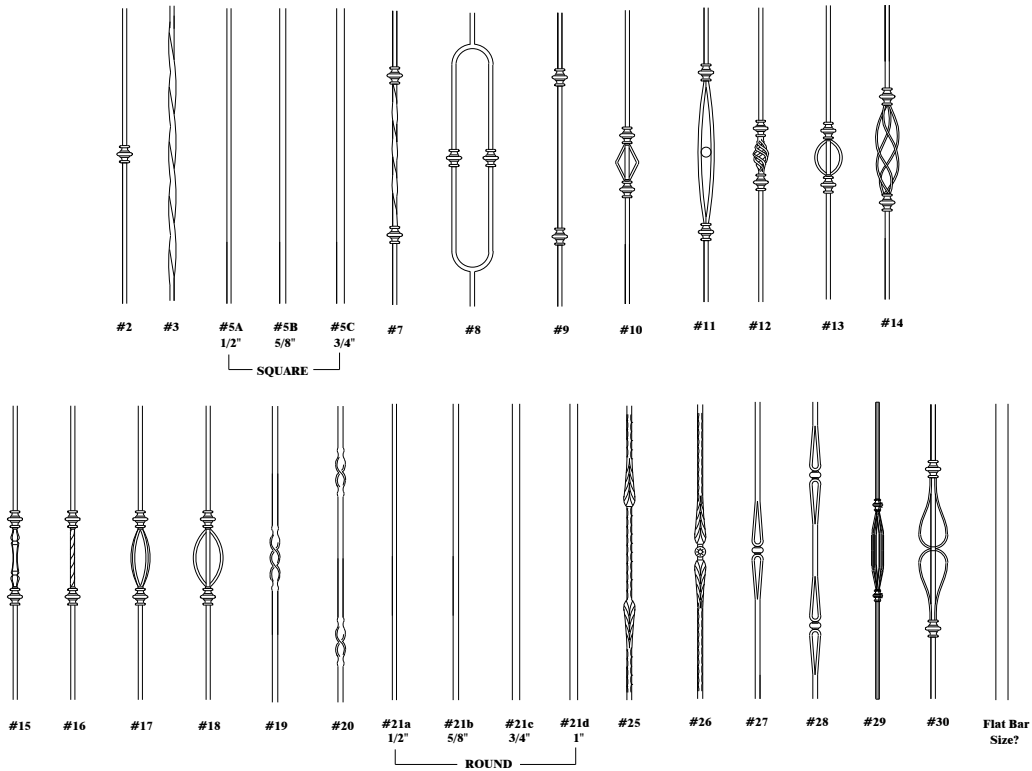

Metal Spindles

Finishes

- Black Ridge
- Cast Iron
- Carbide Black
- Gun Metal Grey
- Matte Black
- Mini Tex
- Oil Rubbed Bronze
- Pewter
- Raven Black
- Silver Vein
- Spindle Bronze
- White

Metal Spindle Selections

Spindles : _____

Pattern : _____