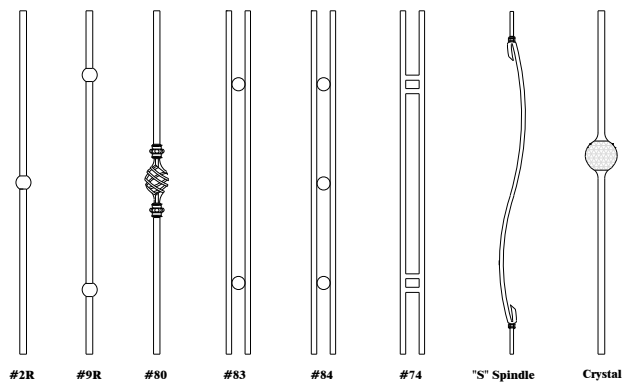

Metal Spindles

Finishes

- Black Ridge
- Cast Iron
- Carbide Black
- Gun Metal Grey
- Matte Black
- Mini Tex
- Oil Rubbed Bronze
- Pewter
- Raven Black
- Silver Vein
- Spindle Bronze
- White

Metal Spindle Selections

Spindles : _____

Pattern : _____