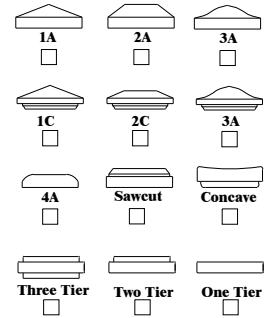

All 3 1/2" Standard Posts

4 1/2" Prestige Posts - Upgrade

Standard Post Caps

- Round Over Top Post Cap (See Post Caps for Options)

Metal Spindles

- ### Finishes
- Black Ridge
 - Cast Iron
 - Carbide Black
 - Gun Metal Grey
 - Matte Black
 - Mini Tex
 - Oil Rubbed Bronze
 - Pewter
 - Raven Black
 - Silver Vein
 - Spindle Bronze
 - White