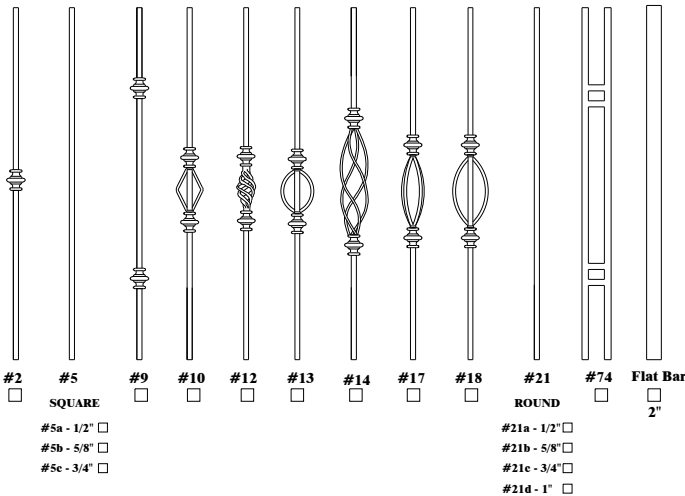

All 3 1/2" Standard Posts

4 1/2" Prestige Posts - Upgrade

Standard Post Caps

- Round Over Top Post Cap (See Post Caps for Options)

Metal Spindles

- ### Finishes
- Black Ridge
 - Cast Iron
 - Carbide Black
 - Gun Metal Grey
 - Matte Black
 - Mini Tex
 - Oil Rubbed Bronze
 - Pewter
 - Raven Black
 - Silver Vein
 - Spindle Bronze
 - White