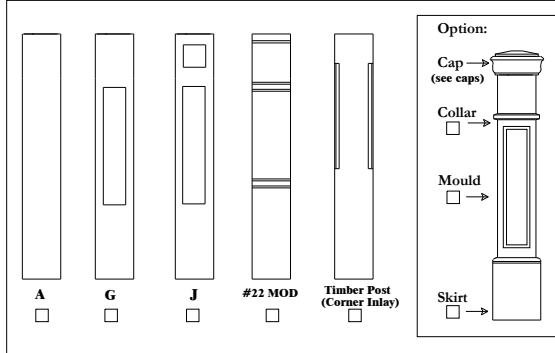

All 3 1/2" Standard Posts

4 1/2" Prestige Posts - Upgrade

Standard Post Caps

- Round Over Top Post Cap (See Post Caps for Options)

Metal Spindles

- ### Finishes
- Black Ridge
 - Cast Iron
 - Carbide Black
 - Gun Metal Grey
 - Matte Black
 - Mini Tex
 - Oil Rubbed Bronze
 - Pewter
 - Raven Black
 - Silver Vein
 - Spindle Bronze
 - White