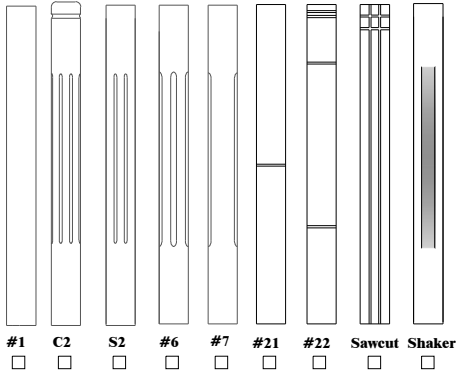

All 3 1/2" Standard Posts

4 1/2" Prestige Posts - Upgrade

Standard Post Caps

- Round Over Top Post Cap (See Post Caps for Options)

Metal Spindles

- ### Finishes
- Black Ridge
 - Cast Iron
 - Carbide Black
 - Gun Metal Grey
 - Matte Black
 - Mini Tex
 - Oil Rubbed Bronze
 - Pewter
 - Raven Black
 - Silver Vein
 - Spindle Bronze
 - White