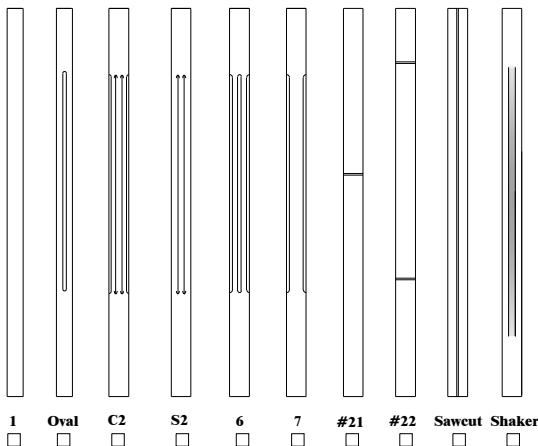

All 3 1/2" Standard Posts

4 1/2" Prestige Posts - Upgrade

Standard Post Caps

- Round Over Top Post Cap (See Post Caps for Options)

Metal Spindles

- ### Finishes
- Black Ridge
 - Cast Iron
 - Carbide Black
 - Gun Metal Grey
 - Matte Black
 - Mini Tex
 - Oil Rubbed Bronze
 - Pewter
 - Raven Black
 - Silver Vein
 - Spindle Bronze
 - White

Custom Post Caps

Standard Railing Profiles

Upgraded Railing Profiles

Standard Wood Spindles All 1 3/4" Standard

Date: _____/_____/_____

Customer/Builder : _____

Project Address: _____

Phone #: _____