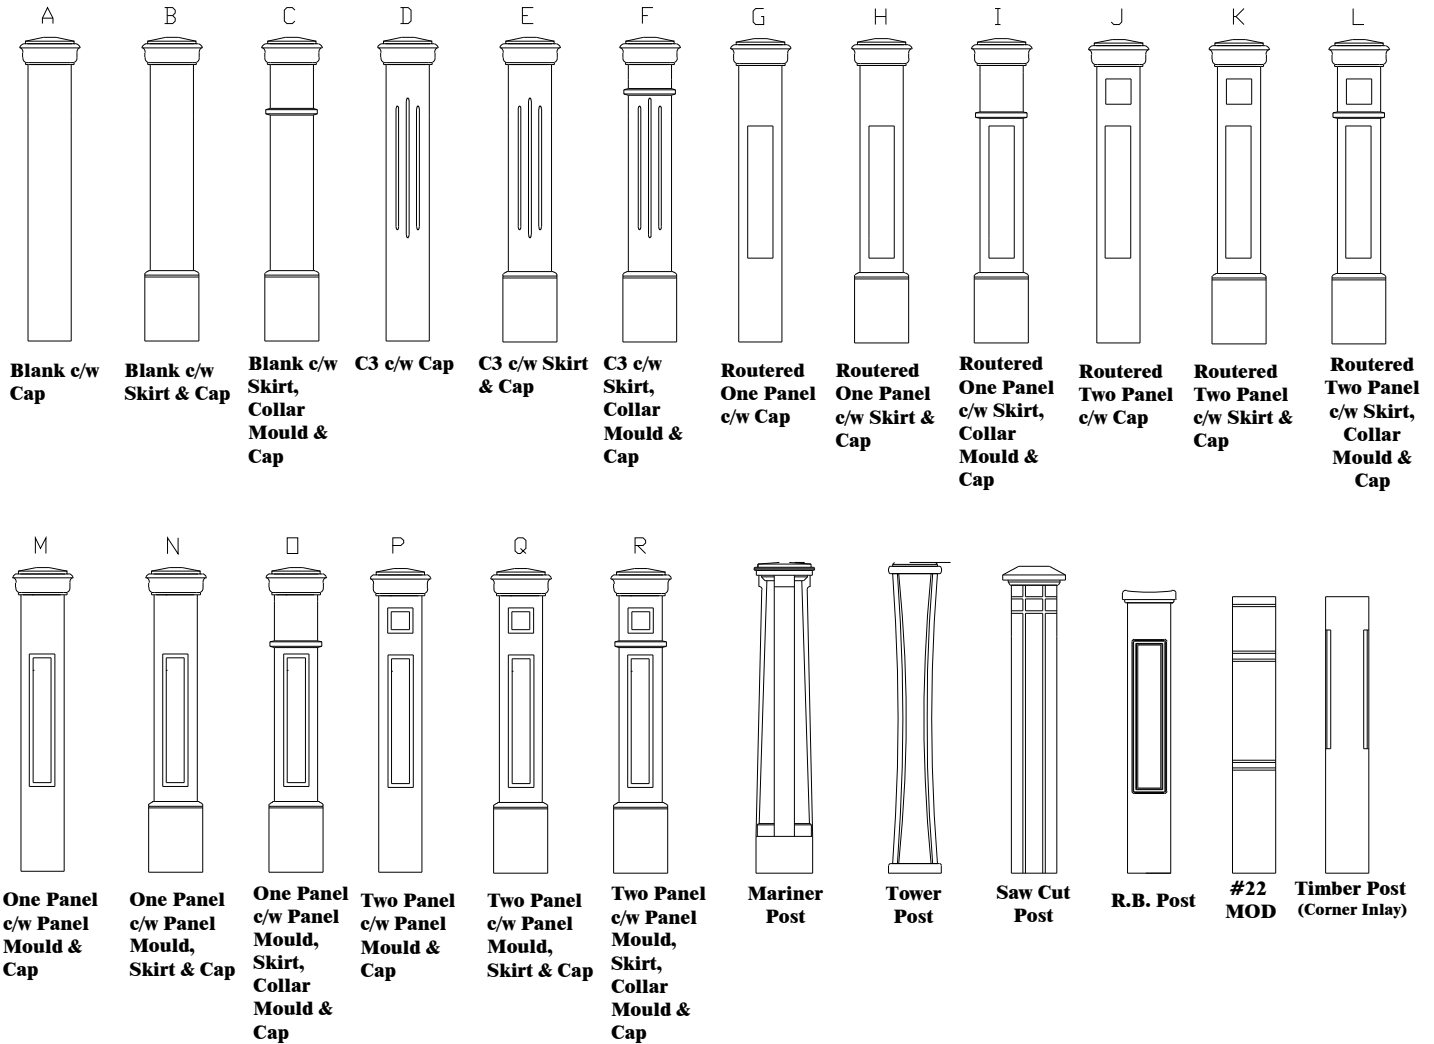

Note: These Posts are shown with a Victorian Cap. Please refer to the post cap selection sheet for different styles.

Prestige Custom Posts

Heights: 48" / 52" / 60" / 72"

Post Size: Standard Sizes 4.5" 5.5" 6.5" Other: _____ (Upon Request Only)
☐ ☐ ☐

Extra Charges Will Apply

"No Refunds On Other Size Posts"

Post Selection: _____

☐ Round Over Top   ☐ Post Cap (See Post Caps for Options)

☐ Moulding is Inset (As per showroom)   ☐ Moulding is Raised (As per showroom)

Wood Spec: Maple / Oak / Paint Grade/ Other: _____